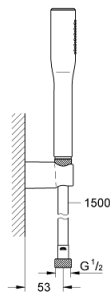

27 369 000 EUPHORIA COSMOPOLITAN STICK WALL HOLDER SET 1 SPRAY

PRODUCT DESCRIPTION

- Colour: Chrome
- hand shower 27 400 000
- maximum flow rate (at 3 bar): 8 l/min
- wall shower holder (27 056)
- Silverflex shower hose 1.500 mm (28 364)
- GROHE EcoJoy - less water, perfect flow
- GROHE LongLife finish
- GROHE SpeedClean - effortless limescale removal
- Inner WaterGuide - inner insulation for surface protection
- TwistStop - to prevent hose from twisting
- suitable for instantaneous heater
- Min. recommended pressure 0.5 bar

27 369 000 **EUPHORIA COSMOPOLITAN STICK WALL HOLDER SET 1 SPRAY**

SPARE PARTS, September 2009 – now

1: Strainer (Spare part-nr. 0700200M)