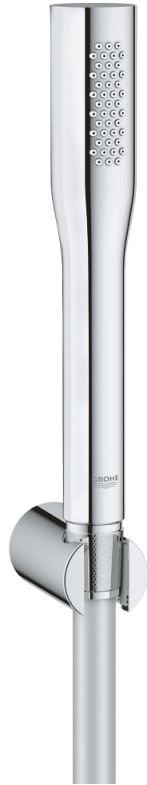

27 369 000 EUPHORIA COSMOPOLITAN STICK WALL HOLDER SET 1 SPRAY

PRODUCT DESCRIPTION

- Colour: Chrome
- hand shower 27 400 000
- maximum flow rate (at 3 bar): 8 l/min
- wall shower holder (27 056)
- Silverflex shower hose 1.500 mm (28 364)
- GROHE EcoJoy - less water, perfect flow
- GROHE LongLife finish
- GROHE SpeedClean - effortless limescale removal
- Inner WaterGuide - inner insulation for surface protection
- TwistStop - to prevent hose from twisting
- suitable for instantaneous heater
- Min. recommended pressure 0.5 bar

27 369 000 **EUPHORIA COSMOPOLITAN STICK WALL HOLDER SET 1 SPRAY**

SPARE PARTS, September 2009 – now

1: Strainer (Spare part-nr. 0700200M)