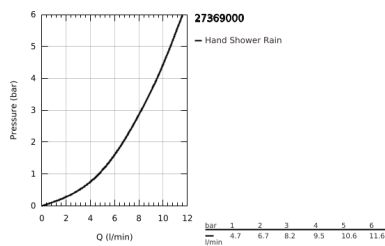

27 369 000 EUPHORIA COSMOPOLITAN STICK WALL HOLDER SET 1 SPRAY

PRODUCT DESCRIPTION

- Colour: Chrome
- hand shower 27 400 000
- maximum flow rate (at 3 bar): 8 l/min
- wall shower holder (27 056)
- Silverflex shower hose 1.500 mm (28 364)
- GROHE EcoJoy - less water, perfect flow
- GROHE LongLife finish
- GROHE SpeedClean - effortless limescale removal
- Inner WaterGuide - inner insulation for surface protection
- TwistStop - to prevent hose from twisting
- suitable for instantaneous heater
- Min. recommended pressure 0.5 bar